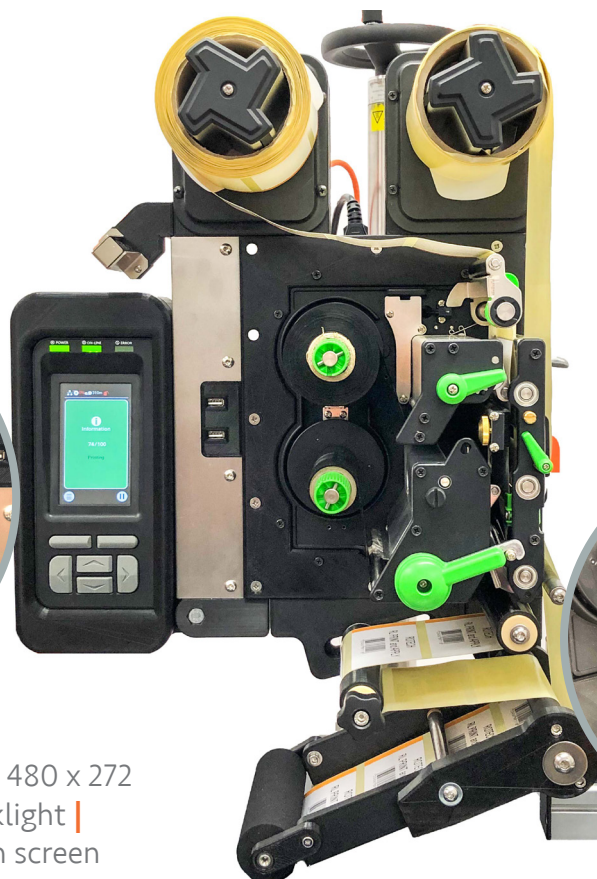

LSD

16 bits colour | 480 x 272
pixel with backlight |
Resistive touch screen

Internal Fonts

8 alpha-numeric bitmap
fonts | Monotype Imaging
true type font engine with
one CG Triumvirate Bold
scalable font