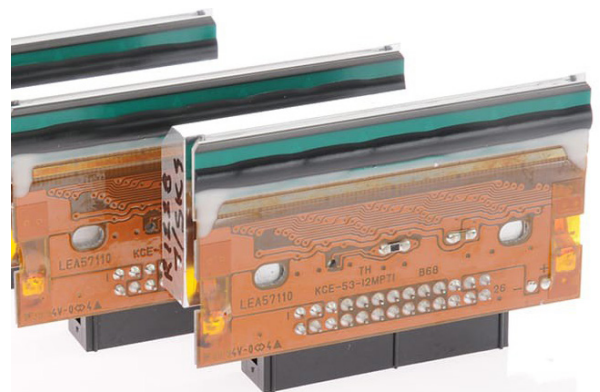

We can offer you

- Flathead type, corner edge type and true edge type thermal printhead variants.
- Advice on how to prolong the life of your printhead, how to clean it and how to change it when it does need replacing